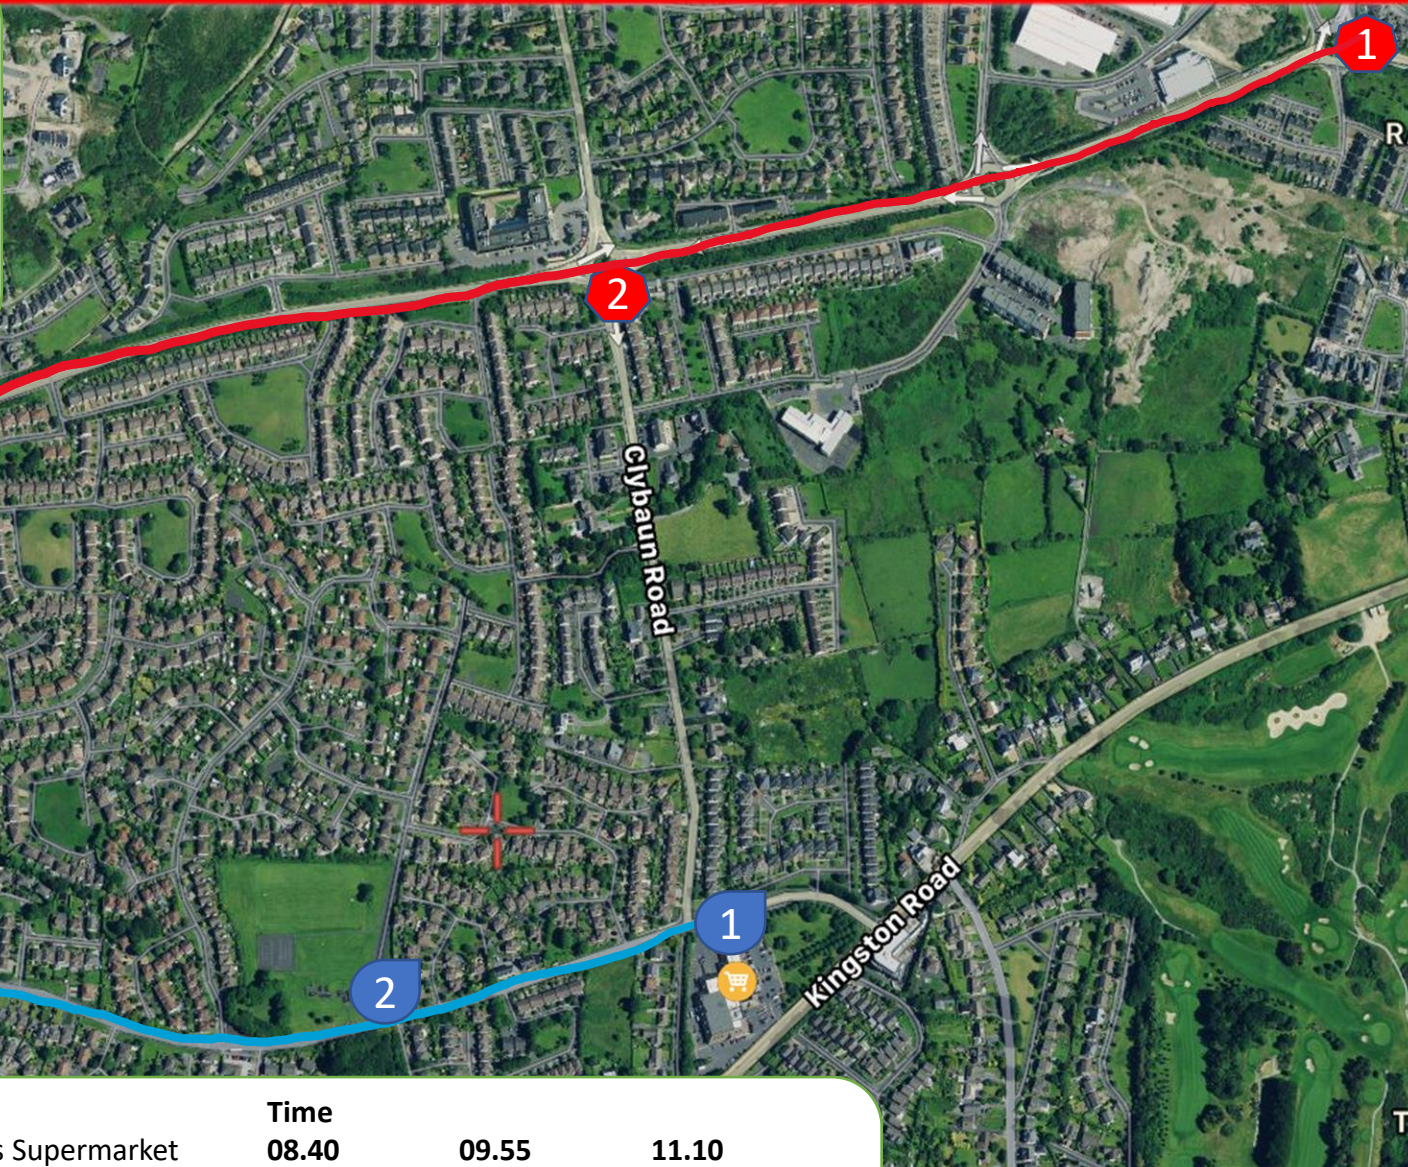

### Route 1

	Time		
1. Millers Lane	08.40	09.55	11.10
2. Clybaun Road	08.44	09.59	11.14
3. Ballymoneen Road	08.47	10.02	11.17
4. Manor Court	08.50	10.05	11.20
5. Cappagh Park	08.55	10.10	11.25
<b>Training begins</b>	<b>09.00</b>	<b>10.15</b>	<b>11.30</b>

### Route 2

	Time		
1. Joyce's Supermarket	08.40	09.55	11.10
2. McGraths Field	08.43	09.58	11.13
3. Knocknacarra Church	08.47	10.02	11.17
4. Cappagh Stores	09.50	10.05	11.20
5. Cappagh Park	08.55	10.10	11.25
<b>Training begins</b>	<b>09.00</b>	<b>10.15</b>	<b>11.30</b>